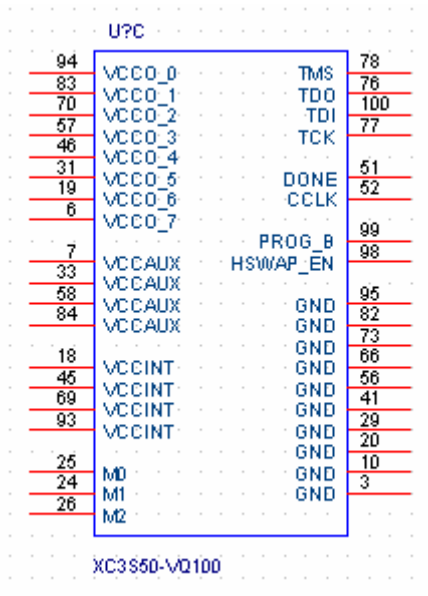

### 3. Power and JTAG and Configuration